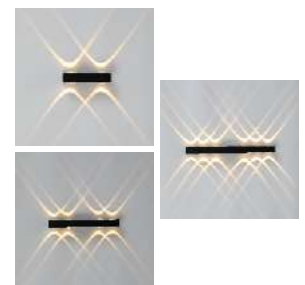

NL-1044

Product Code: 1044

Power	Dimension
4x1W	35x20x96
8x1w	35x20x203
12x1w	35x20x290