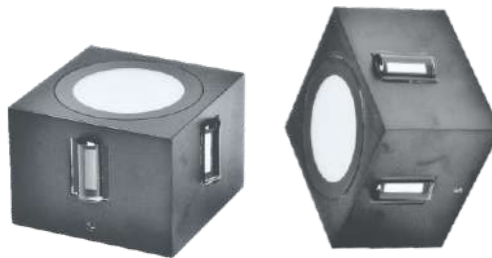

NL-7007

Product Code: NL-7007

Power	Dimension
1x4W+3W	D100x100xH65