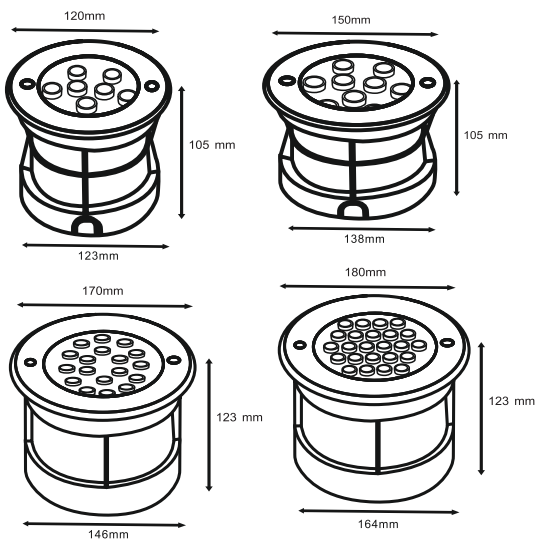

UNDERWATER LIGHTS

NL-UW02

Product Code: UW02

Power	Dimension	CCT
07W(DC 24V)	D120xH105mm	3000K
12W(DC 24V)	D150xH105mm	3000K
18W(DC 24V)	D170xH123mm	3000K
24W(DC 24V)	D180xH123mm	3000K
12W(AC 12V)	D150xH105mm	RGB
18W(AC 12V)	D170xH123mm	RGB