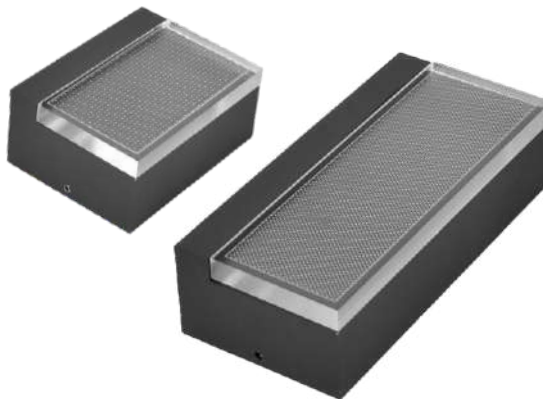

NL-1204

Product Code: NL-1204

Power	Dimension
3W	D92x70xH32
6W	D150x70xH32

BODY COLOR
GREY

3000K