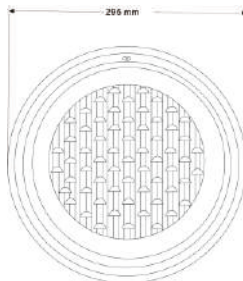

NL-1030

Product Code : 1030

Power	Dimension
12W	D150x150xH230
50W	425xH525

BODY COLOR
GREY

3000K

NL-5180

Product Code : 5180

Power	Dimension
50W	D325xH460mm

NL-PL7001

Product Code: NL-PL7001

Power	TYPE	Dimension
60W	POLE	465x422x2500 (2.5Mtr.)

BODY COLOR
GREY

3000K

Pole Material: ALUMINUM

NL-PL7002

Product Code: NL-PL7002

Power	TYPE	Dimension
60W	POLE	492x452x2500 (2.5Mtr.)

BODY COLOR
GREY

3000K

Pole Material: ALUMINUM

UNDERWATER LIGHTS

NL-UW01

Product Code: UW01

Product Code : UW01