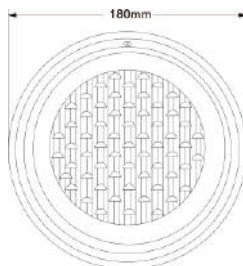

NL-PL7001

Product Code: NL-PL7001

Power	TYPE	Dimension
60W	POLE	465x422x2500 (2.5Mtr.)

BODY COLOR
GREY

3000K

Pole Material: ALUMINUM

NL-PL7002

Product Code: NL-PL7002

Power	TYPE	Dimension
60W	POLE	492x452x2500 (2.5Mtr.)

BODY COLOR
GREY

3000K

Pole Material: ALUMINUM

UNDERWATER LIGHTS

NL-UW01

Product Code: UW01

Product Code : UW01