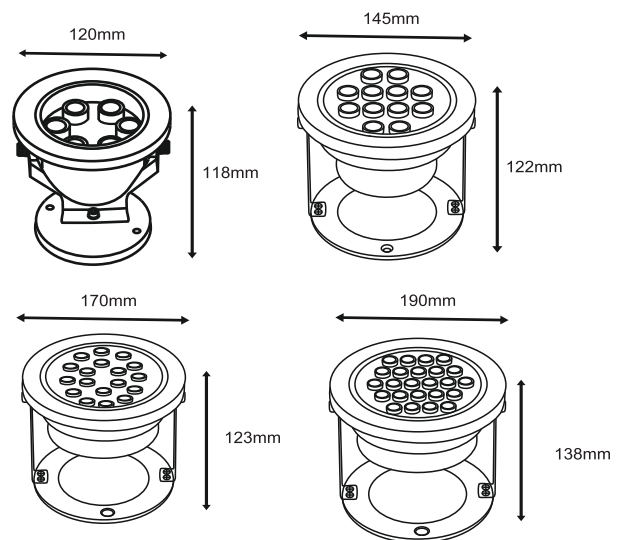

NL-UW03

Product Code: UW03

Power	Dimension	CCT
07W(DC 24V)	D120xH118mm	3000K
12W(DC 24V)	D145xH122mm	3000K
18W(DC 24V)	D170xH123mm	3000K
24W(DC 24V)	D190xH123mm	3000K
12W(AC 12V)	D145xH122mm	RGB
18W(AC 12V)	D170xH123mm	RGB

BODY COLOR
SS

*Underwater Light
*External Power Supply Needed