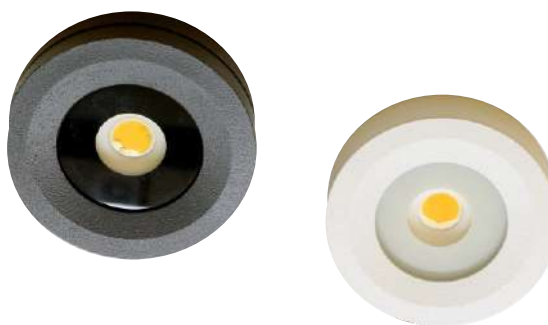

Product Code : NL-3030

Power	Dimension
5W	D68xH30

BODY COLOR
BK

NL-2525

Product Code : NL 2525

Power	Dimension
3W	D60x15

BODY COLOR
WK / BK

NL-2626