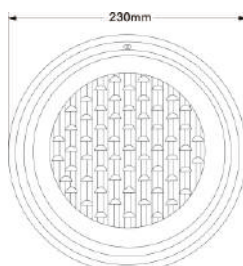

NL-PL7001

Product Code: NL-PL7001

Power	TYPE	Dimension
60W	POLE	465x422x2500 (2.5Mtr.)

BODY COLOR
GREY

3000K

Pole Material: ALUMINUM

NL-PL7002

Product Code: NL-PL7002

Power	TYPE	Dimension
60W	POLE	492x452x2500 (2.5Mtr.)

BODY COLOR
GREY

3000K

Pole Material: ALUMINUM

UNDERWATER LIGHTS

NL-UW01

Product Code: UW01

Product Code : UW01