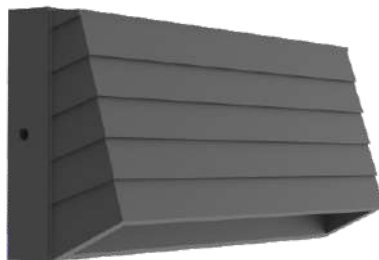

NL-2104

Product Code: NL-2104

Power	Dimension
4W	D93x71x45