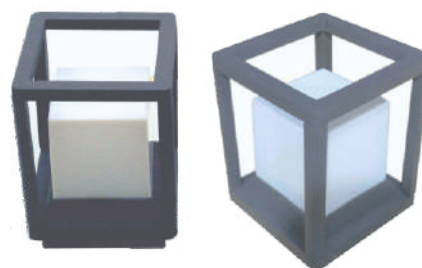

NL-4250

Product Code : 4250

Power	Dimension
E27(Base)	150XH230