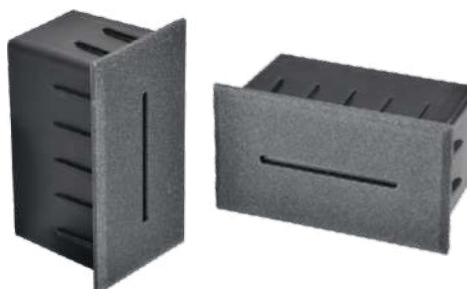

Product Code: NL-2010

Power	Dimension	Cut Size (MM)
3W	D104x59x53	99x54x48

BODY COLOR
GREY

3000K

NL-2005

Product Code: NL-2005

Power	Dimension	Cut Size (MM)
3W	D103x58x55	98x53x50

BODY COLOR
GREY