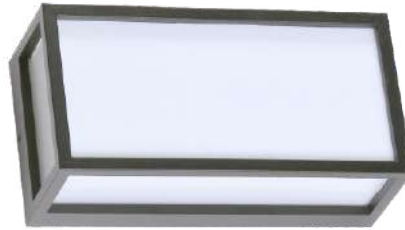

Power	Dimension
8W	D150x71x45

BODY COLOR
GREY

3000K

OUTDOOR LIGHTS

NL-5085

Product Code: NL-5085

Power	Dimension
12W	220x80x110

BODY COLOR
GREY