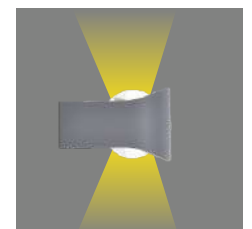

NL-204

Product Code: NL-204

Power	Dimension
6W	D85x56xH90