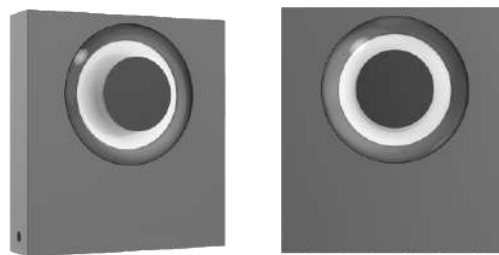

NL-2068

Product Code: NL-2068

Power	Dimension
1X3W	D45x12xH50mm
2X3W	D45x12xH50mm